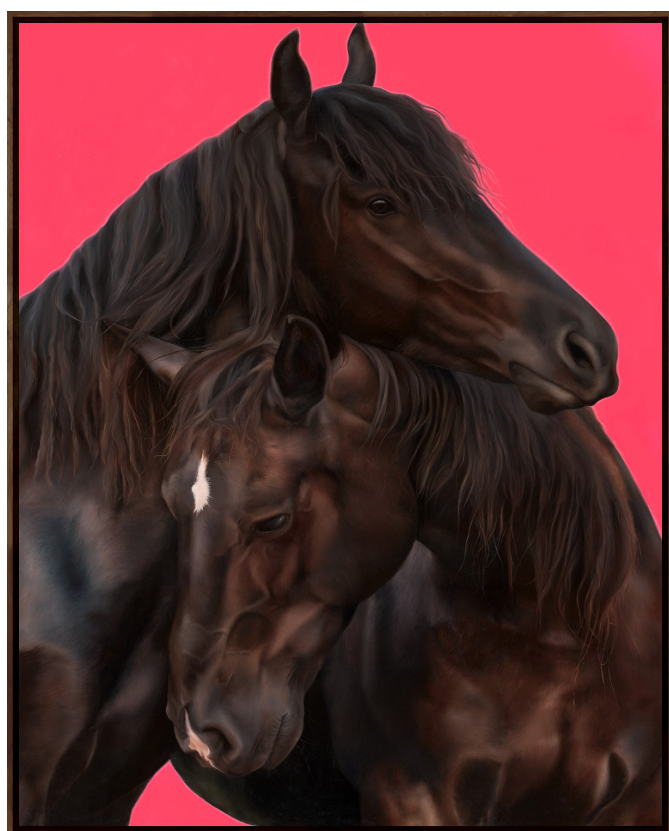

BROOKE WALKER.

 **EQUITANA**
MELBOURNE

14 - 17 NOVEMBER 2024

Hijinx

Oil painting on aluminium panel

Framed in Sustainable Walnut

h: 1000mm x w: 800mm

\$5500

Hijinx - DETAIL

Oil painting on aluminium panel

Framed in Sustainable Walnut

h: 1000mm x w: 800mm

\$5500

Lovers Bonds, They Hold so Fast
Oil painting on aluminium panel
Framed in Sustainable Walnut
h: 1000mm x w: 800mm
\$5500

Lovers Bonds, They Hold so Fast DETAIL
Oil painting on aluminium panel
Framed in Sustainable Walnut
h: 1000mm x w: 800mm
\$5500

Leap of Faith

Oil painting on aluminium panel

Framed in Sustainable Walnut

h: 1000mm x w: 800mm